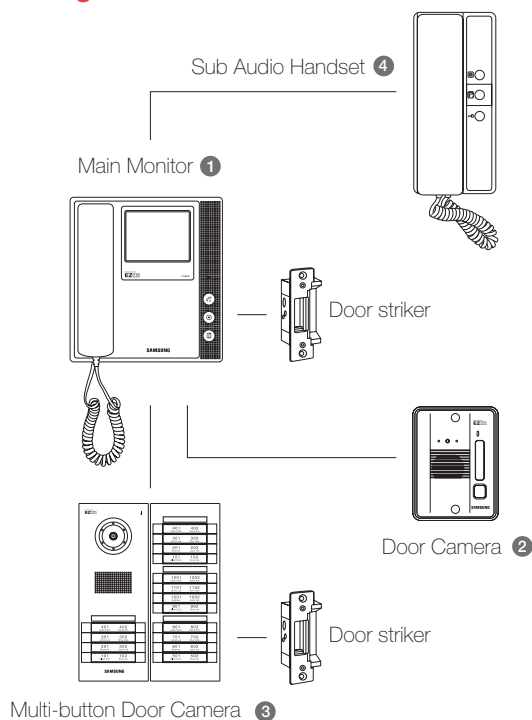

Art for a Simple Modern Life!

SHT-4004

imagine the perfect safety that the advanced screen ensures, and the design innovation that changes the interior...

EZON's video door entry system brings innovative benefits directly to your home and office. Screen monitor & other pioneering functions guarantee perfect safety and slim & modern design brings beauty to your interior.

Features

- Intercom between the monitor and the sub audio handset
- 4-inch B/W CRT Screen
- Expandable to 2 Door Cameras
- Remote Door Release function
- Volume & Brightness Control
- Optional Audio Handset (1EA) linked to a SHT-4004

Configuration

Model

SHT-4004XM/EN	Main Monitor ①
SHT-4004XA/EN	Main Monitor with camera kit ① + ②
SHT-CP600/EN	Door Camera ②
SHT-5084ML/EN	Multi-button Door Camera ③
SHT-IPE100/EN	Sub Audio Handset ④

Suitable sites