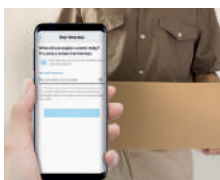

Smartphone securely open

One-time password

Push-Pull handle

Voice instruction

The Most Advanced Push-Pull Doorlock in harmony with modern interior design.

Smart IoT Features

One Time Password

Visitors can be issued with one-time passwords (passcode). You can create one-time passwords via mobile app. These temporary passwords are then automatically terminated after use.

Real Time Access Notification

Receive real time notifications from anywhere whenever a family member arrives home.

Simple Opening via Smart Phone

Your smart phone is the door key. Simply, unlock the doorlock with your smart phone via sHome app. In addition, you don't need to go to the door for the Visitors. You can open the door for visitors easily via sHome app wherever you are.