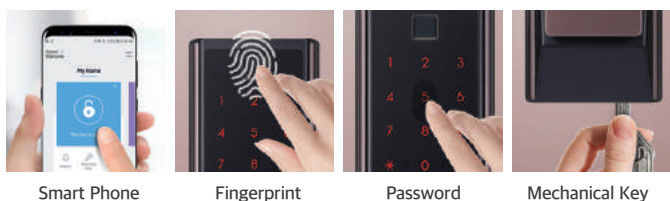

Real Time Access Notification

Receive real time notifications from anywhere whenever a family member arrives home.

Simple Opening via Smart Phone

Your smart phone is the door key. Simply, unlock the doorlock with your smart phone via sHome app. In addition, you don't need to go to the door for the Visitors. You can open the door for visitors easily via sHome app wherever you are.

Easy to Use

Fast and Precise Authentication

Using the same fingerprint authentication methods as modern smart phones, the scanner is not affected by temperature or humidity. A precise and rapid one-touch direct fingerprint authentication method that does not require any further actions to open the door.