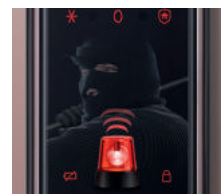

2018 NEW PREMIUM PUSH-PULL DOORLOCK

SHP-DP738

SECURITY

**FAST
FINGER
KEY**

PUSH PULL

**PREMIUM
DESIGN**

Fingerprint authentication

Real-time arrival notification

Real Time Access Notification

Receive real time notifications from anywhere whenever a family member arrives home.

Simple Opening via Smart Phone

Your smart phone is the door key. Simply, unlock the doorlock with your smart phone via sHome app. In addition, you don't need to go to the door for the Visitors. You can open the door for visitors easily via sHome app wherever you are.

Smart Anti-theft Solutions

Touch Pad Randomizer

Before you enter your Password, you will be prompted to enter two randomly chosen digits. This makes it impossible to guess which numbers have been entered by looking for fingerprint smudges on the touch pad.

Intrusion Alarm

Forced entry or attempted tampering to bypass the lock will set off alarm immediately.

High Temperature Alarm

When the built-in sensor detects abnormal high-temperature, the alarm will be triggered, and the doorlock will flash to alert the user. The doorlock will be also automatically unlocked to allow fast escape.