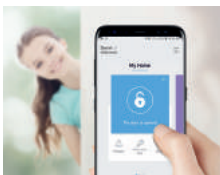

Smartphone securely open

One-time password

Push-Pull handle

Voice instruction

The Most Advanced Push-Pull Doorlock in harmony with modern interior design.

Smart IoT Features

One Time Password

Visitors can be issued with one-time passwords (passcode). You can create one-time passwords via mobile app. These temporary passwords are then automatically terminated after use.

Real Time Access Notification

Receive real time notifications from anywhere whenever a family member arrives home.

Simple Opening via Smart Phone

Your smart phone is the door key. Simply, unlock the doorlock with your smart phone via sHome app. In addition, you don't need to go to the door for the Visitors. You can open the door for visitors easily via sHome app wherever you are.